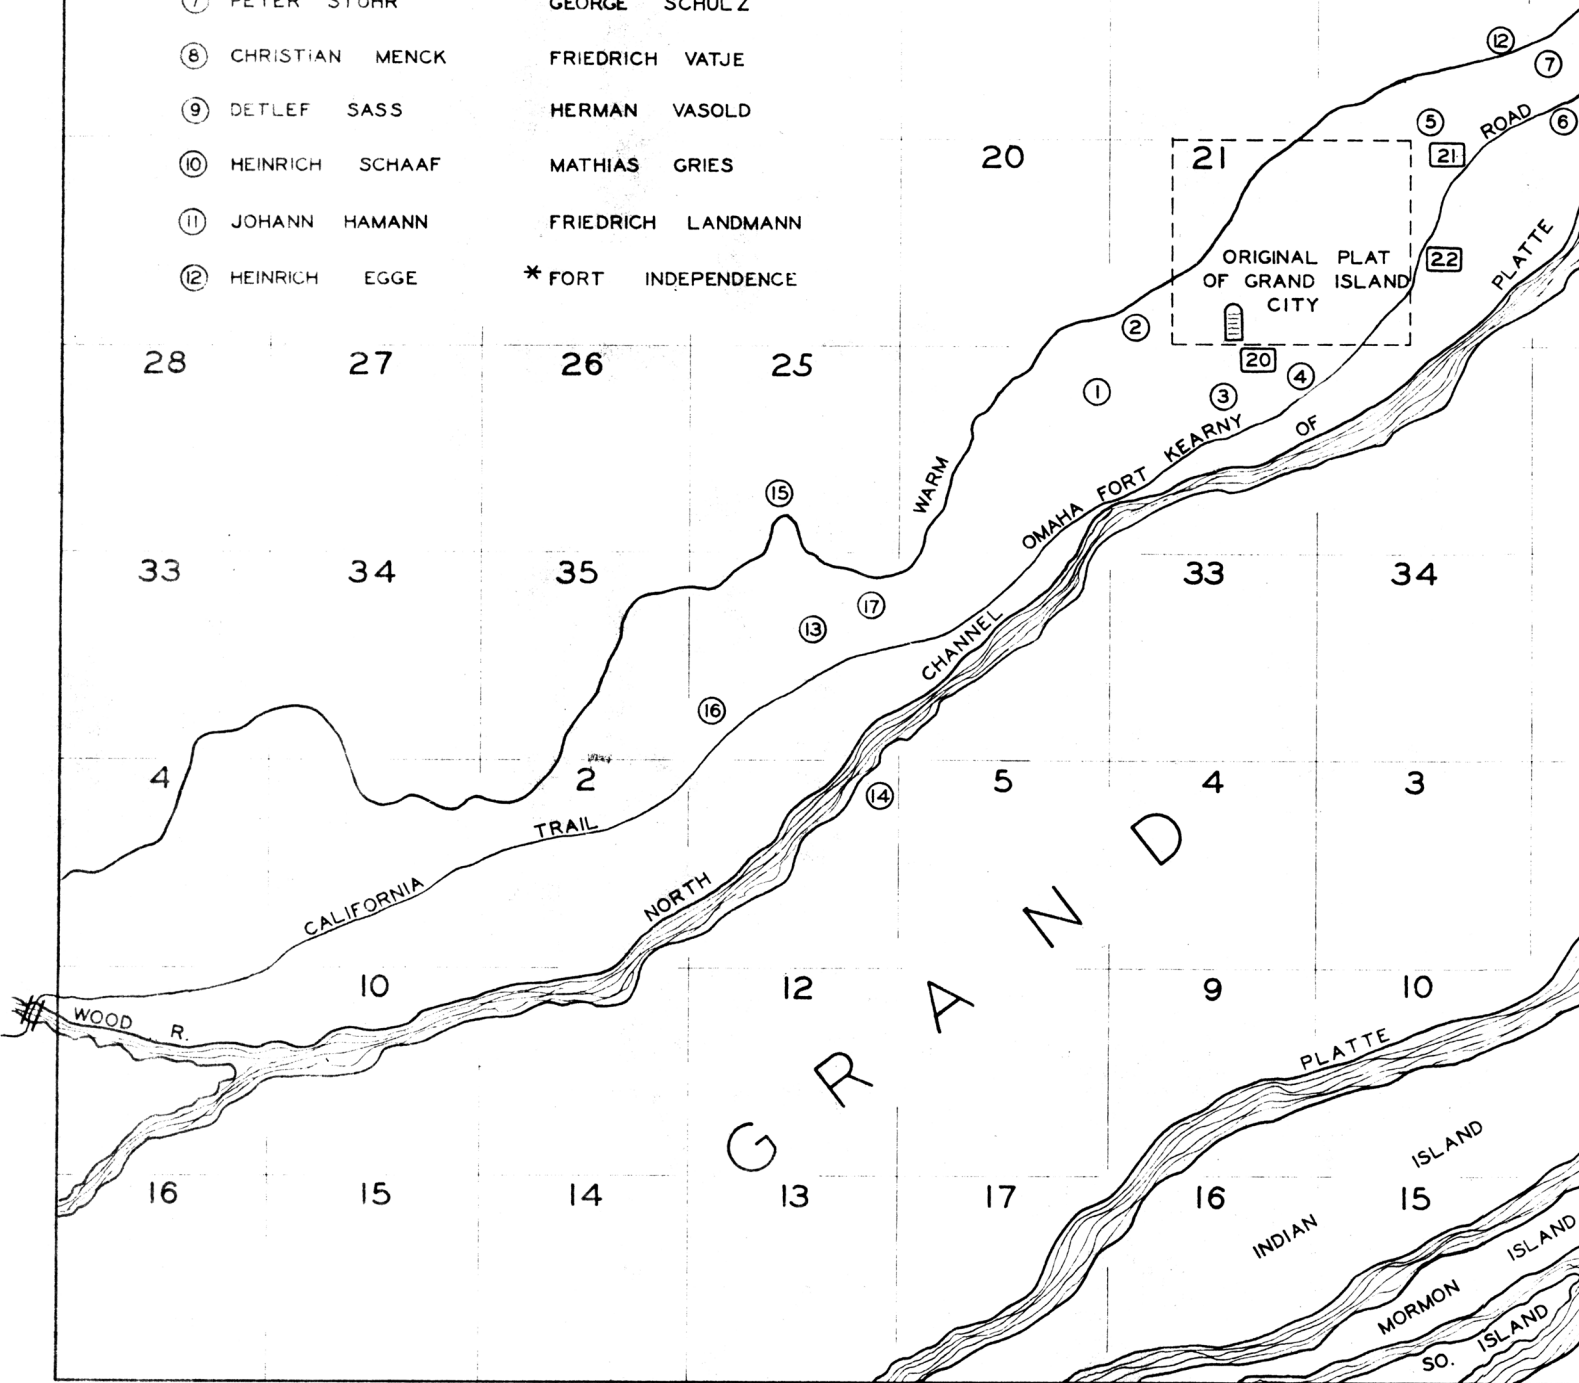

HALL COUNTY

4 3 2 1 5 4 3

(APPROXIMATE LOCATIONS)

- |                     |                     |
|---------------------|---------------------|
| * ① W.M. STOLLEY    | ⑬ CAY EWOLDT        |
| ② FRIEDRICH HEDDE   | ⑭ HANS WRAGE        |
| ③ W.M. A. HAGGE     | ⑮ HEINRICH SCHOEL   |
| ④ CORNELIUS AXELSEN | ⑯ W.M. STIER        |
| ⑤ HEINRICH JOEHNCK  | ⑰ THEODOR NAGEL     |
| ⑥ MARX STELK        | FRIEDRICH DOLL      |
| ⑦ PETER STUHR       | GEORGE SCHULZ       |
| ⑧ CHRISTIAN MENCK   | FRIEDRICH VATJE     |
| ⑨ DETLEF SASS       | HERMAN VASOLD       |
| ⑩ HEINRICH SCHAAF   | MATHIAS GRIES       |
| ⑪ JOHANN HAMANN     | FRIEDRICH LANDMANN  |
| ⑫ HEINRICH EGGE     | * FORT INDEPENDENCE |

8 9 10

17 16 15

20 21 22

28 27 26 25

33 34 35 33 34

4 10 2 5 4 3

16 15 14 12 9 10

16 15 14 13 17 16 15

ORIGINAL PLAT OF GRAND ISLAND CITY

GRAND ISLAND

INDIAN ISLAND  
MORMON ISLAND  
SO. ISLAND